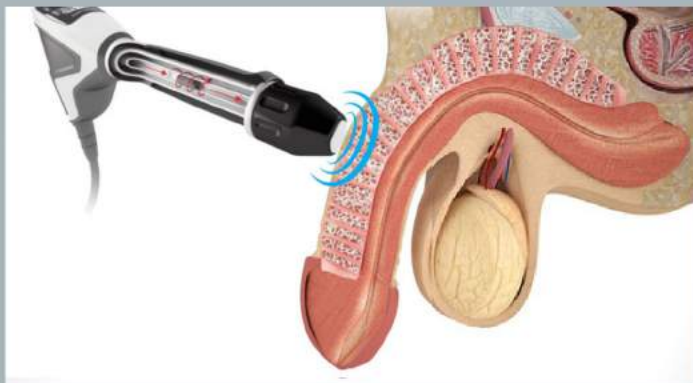

A Breakthrough Solution for Better Erections

and Optimal Sexual Performance at Any Age

ALPHA
MED GROUP FLA

EXTRACORPOREAL SHOCK WAVE THERAPY FOR ED

About ASW

SWT is a proven protocol for men that improves sexual performance, treats ED, and keeps the penis healthy. SWT works by focusing high energy sound waves to open blood vessels in the penis stimulate the growth of new blood vessels, and eliminate micro-plaque. This results in increased blood flow and stronger, more sustainable erections.